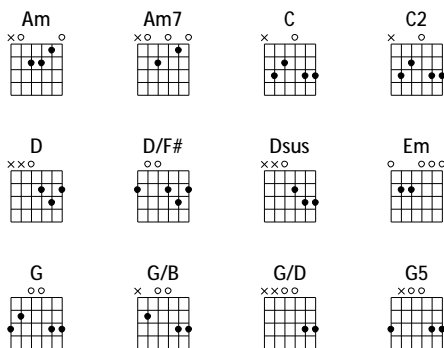

Today Is The Day (2 of 2)

www.praisecharts.com/9065 :: Version 1.0
Basileia Vineyard Basel :: CCLI # 302381

Tempo = 120 :: Key = G

Chorus 2 cont.

C2   Dsus
I'm giving You my fears and sorrows
Am   G/B
Where You lead me I will follow
C2   Dsus (Tag)
I'm trusting what You say

Tag

G / Em / | G/D
Today is the day
C2   G / Em / | G/D
To - day is the day
C2   G / Em / | G/D
To - day is the day
C2   G
To - day is the day