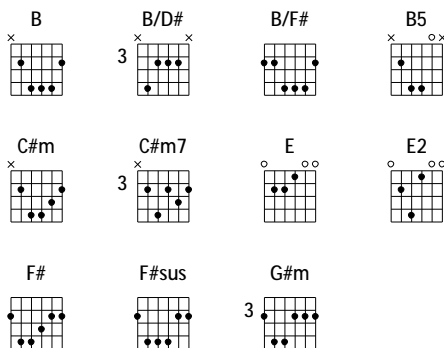

Today Is The Day (2 of 2)

www.praisecharts.com/9065 :: Version 1.0
Basilea Vineyard Basel :: CCLI # 302381

Tempo = 120 :: Key = B

Chorus 2 cont.

E2 F#sus
I'm giving You my fears and sorrows
C#m B/D#
Where You lead me I will follow
E2 F#sus (Tag)
I'm trusting what You say

Tag

B / G#m / | B/F#
Today is the day
E2 B / G#m / | B/F#
To - day is the day
E2 B / G#m / | B/F#
To - day is the day
E2 B
To - day is the day