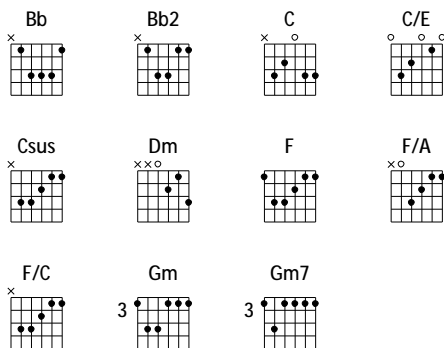

Today Is The Day (2 of 2)

www.praisecharts.com/9065 :: Version 1.0
Basileia Vineyard Basel :: CCLI # 302381

Tempo = 120 :: Key = F

Chorus 2 cont.

Bb2   Csus
I'm giving You my fears and sorrows
Gm   F/A
Where You lead me I will follow
Bb2   Csus (Tag)
I'm trusting what You say

Tag

F / Dm / | F/C
Today is the day
Bb2   F / Dm / | F/C
To - day is the day
Bb2   F / Dm / | F/C
To - day is the day
Bb2   F
To - day is the day