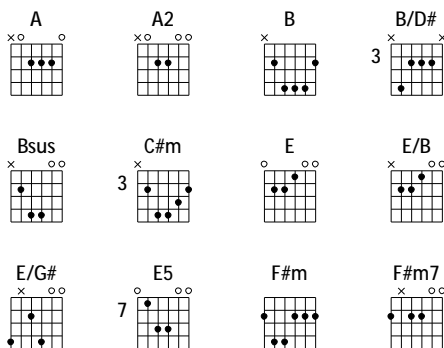

Today Is The Day (2 of 2)

www.praisecharts.com/9065 :: Version 1.0
Basileia Vineyard Basel :: CCLI # 302381

Tempo = 120 :: Key = E

Chorus 2 cont.

A2   Bsus
I'm giving You my fears and sorrows
F#m   E/G#
Where You lead me I will follow
A2   Bsus (Tag)
I'm trusting what You say

Tag

E / C#m / | E/B
Today is the day
A2   E / C#m / | E/B
To - day is the day
A2   E / C#m / | E/B
To - day is the day
A2   E
To - day is the day