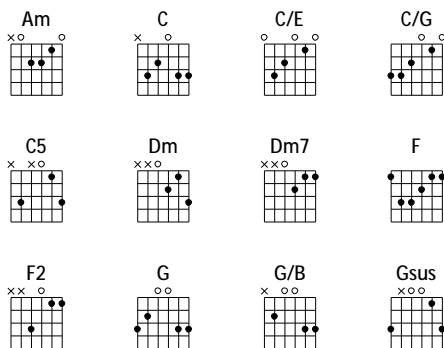

Today Is The Day (2 of 2)

www.praisecharts.com/9065 :: Version 1.0
Basileia Vineyard Basel :: CCLI # 302381

Tempo = 120 :: Key = C

Chorus 2 cont.

F2   Gsus
I'm giving You my fears and sorrows
Dm   C/E
Where You lead me I will follow
F2   Gsus (Tag)
I'm trusting what You say

Tag

C / Am / | C/G
Today is the day
                  F2   C / Am / | C/G
To - day is the day
                  F2   C / Am / | C/G
To - day is the day
                  F2   C
To - day is the day