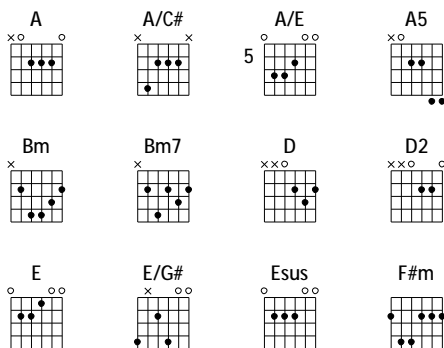

Today Is The Day (2 of 2)

www.praisecharts.com/9065 :: Version 1.0
Basilea Vineyard Basel :: CCLI # 302381

Tempo = 120 :: Key = A

Chorus 2 cont.

D2 Esus
I'm giving You my fears and sorrows
Bm A/C#
Where You lead me I will follow
D2 Esus (Tag)
I'm trusting what You say

Tag

A / F#m / | A/E
Today is the day
D2 A / F#m / | A/E
To - day is the day
D2 A / F#m / | A/E
To - day is the day
D2 A
To - day is the day