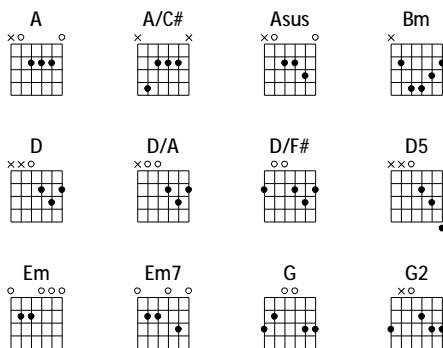

Today Is The Day (2 of 2)

www.praisecharts.com/9065 :: Version 1.0
Basileia Vineyard Basel :: CCLI # 302381

Tempo = 120 :: Key = D

Chorus 2 cont.

G2 Asus
I'm giving You my fears and sorrows
Em D/F#
Where You lead me I will follow
G2 Asus (Tag)
I'm trusting what You say

Tag

D / Bm / | D/A
Today is the day
G2 D / Bm / | D/A
To - day is the day
G2 D / Bm / | D/A
To - day is the day
G2 D
To - day is the day